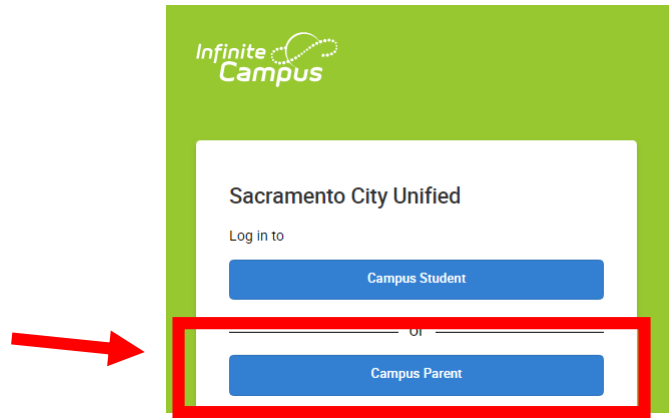

4. Click on Campus Parent.