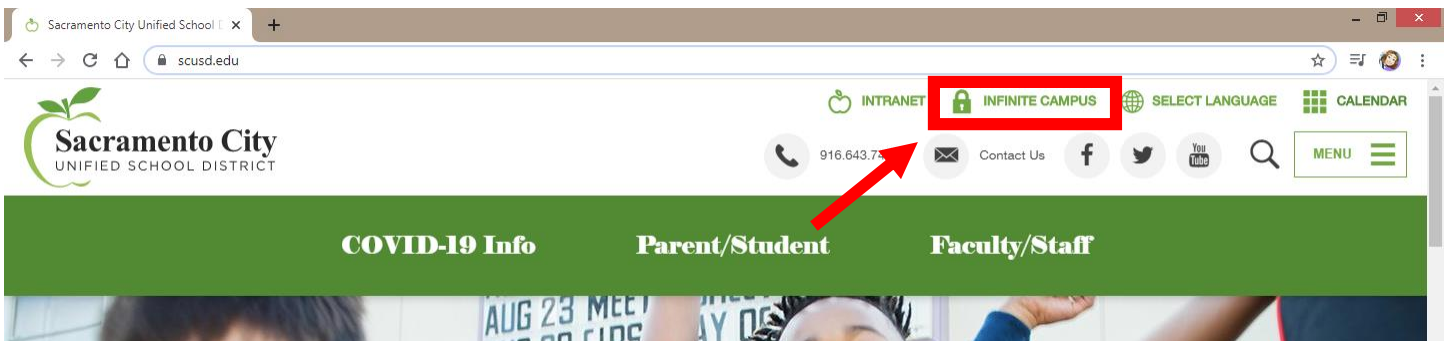

How to Register and Login to the Infinite Campus Parent Portal

1. Start by visiting the SCUSD website: scusd.edu.

2. Click on Infinite Campus – at the top right next to the green lock.

3. Click on Student/Parent.