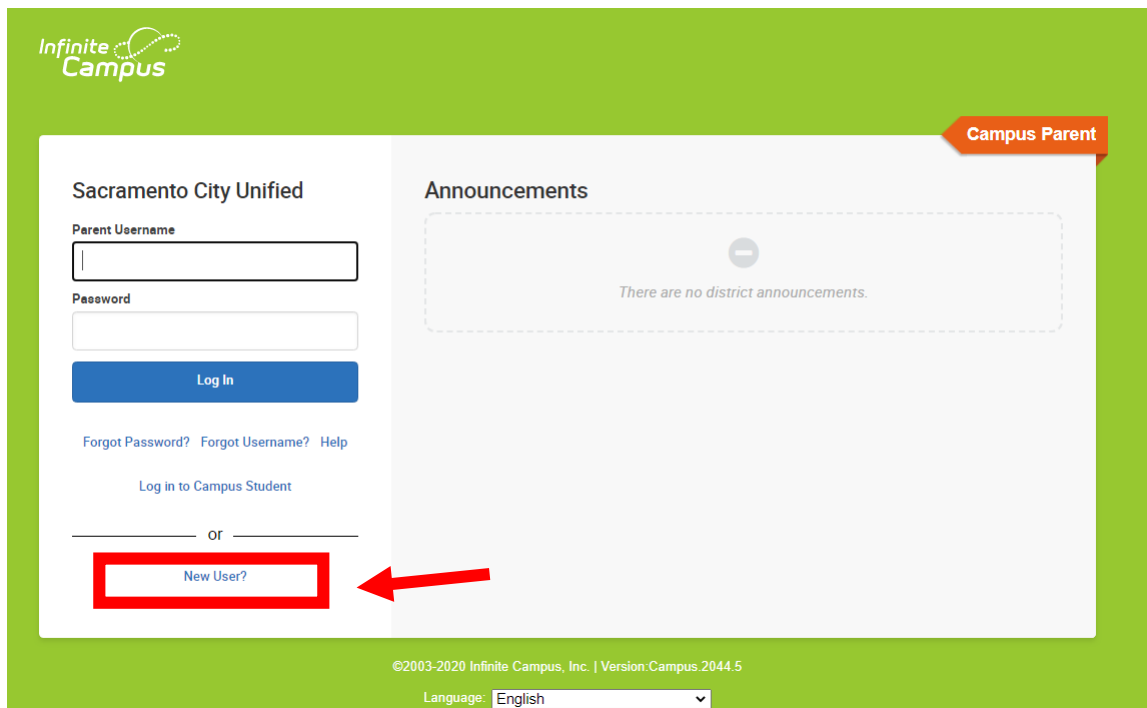

How to Register and Login to the Infinite Campus Parent Portal

1. Start by visiting the SCUSD website: scusd.edu.

2. Click on Infinite Campus – at the top right next to the green lock.

3. Click on Student/Parent.

4. Click on Campus Parent.

5. Click on New User?

6. Enter your Person GUID in the Activation Key box and click Submit.